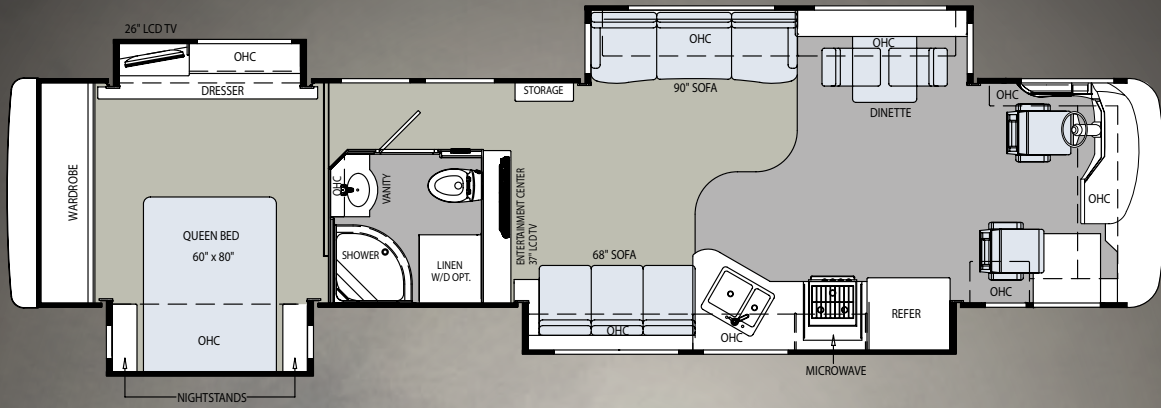

■ CARPET | ■ TILE

42SKQ