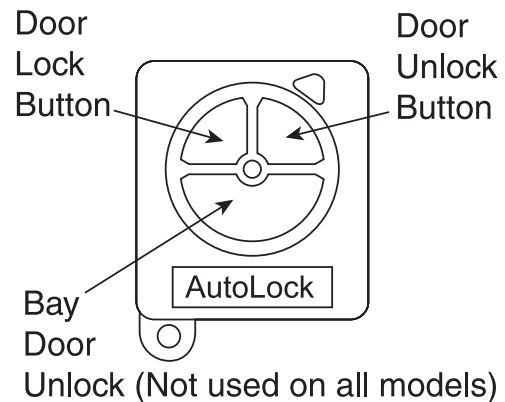

To unlock the entry door with the keyless entry, press **1-3-5-7-9**. If the bay doors need to be unlocked, press the number **9** once more within five seconds of the first sequence of numbers entered.

KEYLESS ENTRY

030882

NOTE: The key fob has a range of approximately 50 feet. Use the marker lights as a visual reference when the lock is not audible. The marker lights will flash when the doors are locked or unlocked

The moterhome is equipped with a key fob to unlock the entry door and the bay doors.

Key Fob

1. The **upper left** button on the keypad is used to **lock** the **entry door**.
2. The **upper right** button is used to **unlock** the **entry door**.
3. The **bottom button** is used to **unlock** and **lock** the **bay doors**.

030883