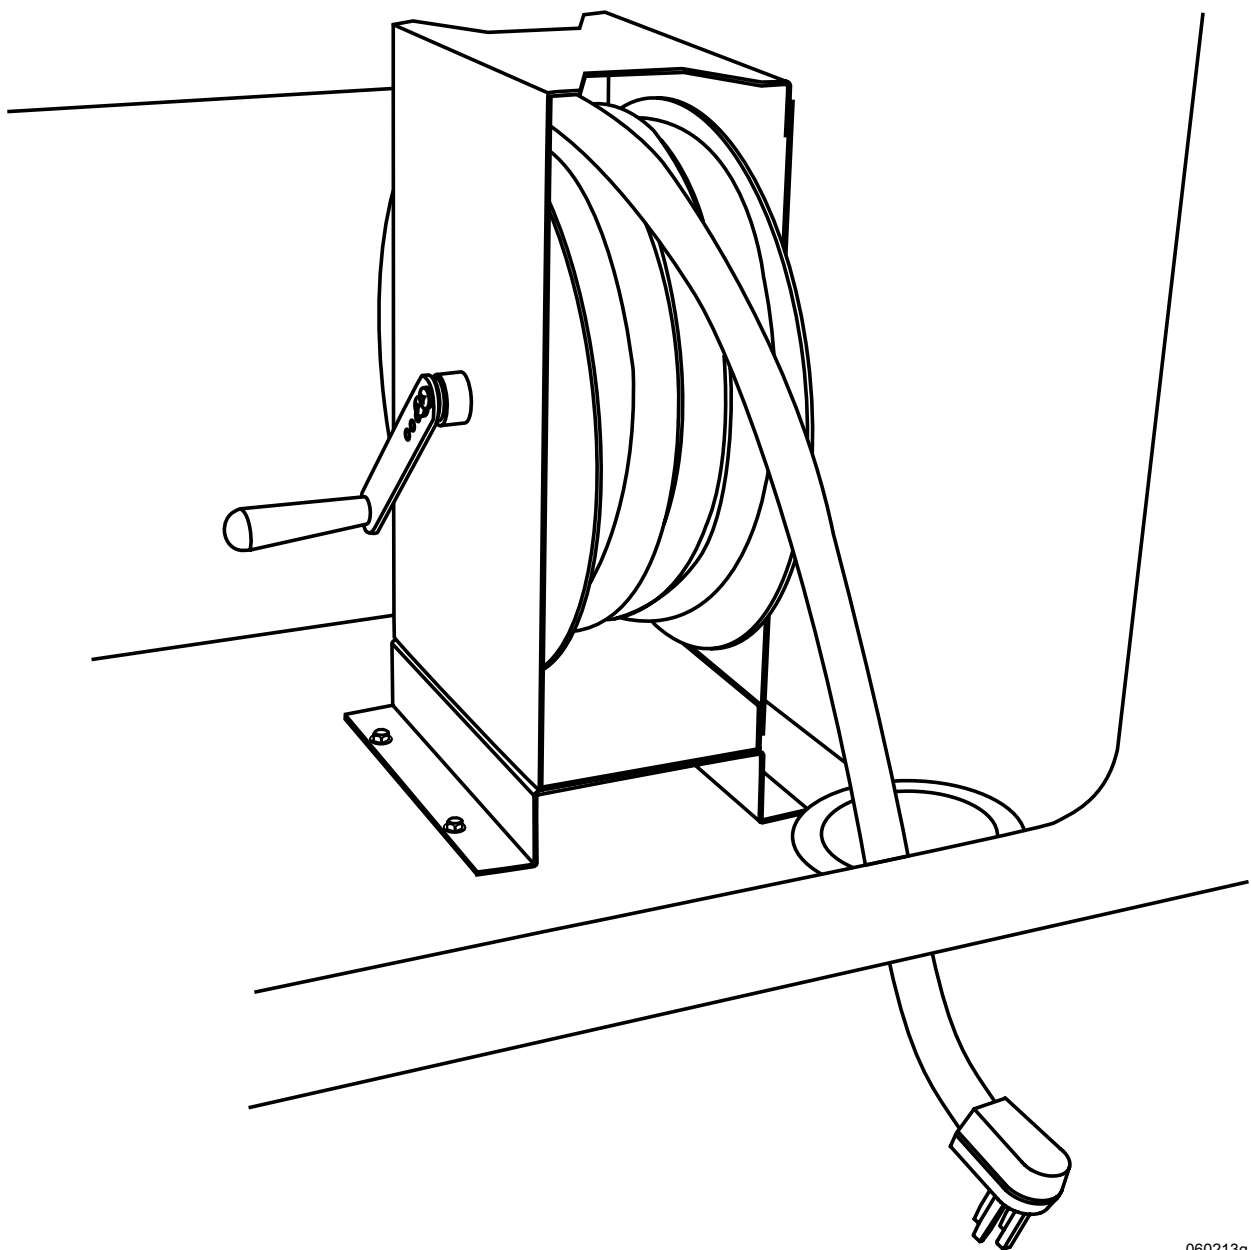

PLUGGING IN THE SHORE CORD W/CORD REEL OPTION

(This option is not available for a 34SBD floorplan)

- Located in the roadside compartment is the shore power cord.
- Extend the cable by extending a sufficient amount of cable to reach the power supply. If 50 Amp service is not available, install the proper electrical adapter(s) to the cord.
- Always turn off the shore power breaker to the power supply before connecting or disconnecting the shore cord. This will prevent an accidental shock and flashing of electrical contacts.
- After the connection is made, turn the shore power breaker on. The transfer switch should make an audible click.
- Ensure AC In is lit on the inverter remote panel inside the motorhome.

* Italic text denotes change.

060213g