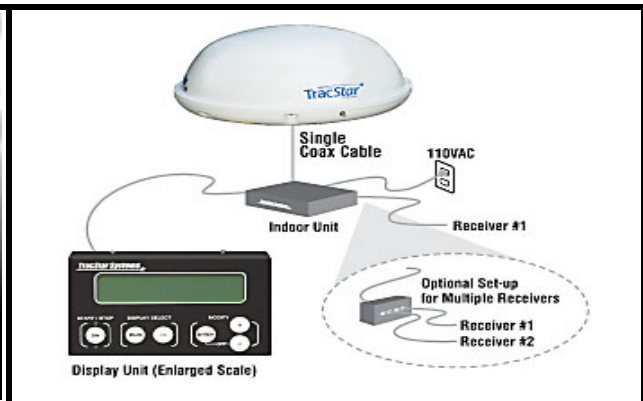

Installation includes front drop for satellite receiver. Receivers not included. We will provide an estimate for any additional receiver installation.

INSTALLED FOR \$2,399.99

> MotSat

➤ **When it comes to High-Definition programming, you have choices. The MotoSAT™ HD Universal Mount allows you to choose the programming platform that is right for you. Whether you subscribe to DirecTV™, Dish Network™, or Star Choice™ (Canada), all you have to do is choose:**

- >> HD-SL5 for DirecTV's Slim Line 5-satellite system (99°, 101°, 103°, 110° and 119°.)
- >> HD-DP3 for Dish Network's 3-satellite system (110°, 119° and 129°.)
- >> HD-SC2 for Star Choice's 2-satellite system (107.3° and 111.1°.)

INSTALLED FOR \$2,999.99

> Trac Star In Motion

TracStar's SV360 Series is the latest generation of mobile satellite tracking antennas. These compact antennas are designed to receive Direct Broadcast Satellite television signals from a vehicle while stationary or In-motion. The SV360 is the most feature-rich antenna in the industry. It is compact, stylish, high-performance and designed for ease of operation and reliability. For your High Definition viewing enjoyment, with the push of a button the SV360HD is capable of receiving the full array of HDTV channels. Combination of standard features such as: Single coaxial cable installation (even for multiple receivers), Coaxial rotary joint provides unlimited azimuth travel and never a cable wrap-unwind, Built-in DVB satellite receiver for positive satellite identification, Right out-of-the box compatibility with DirecTV®, Dish Network and Bell ExpressVu, Built-in user interface provides satellite selection options, antenna status and built-in diagnostics, DirecTV® and Dish Networks HDTV compatible.