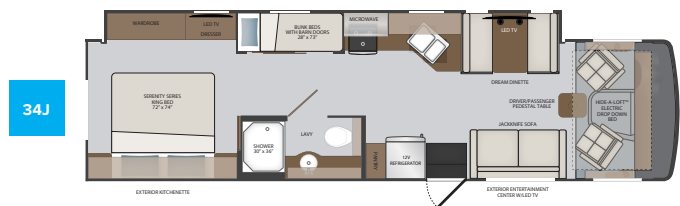

2027
MODEL YEAR

CLASS A GAS
ADMIRAL

HR HOLIDAY RAMBLER
holidayrambler.com

28A | 29M | 32N | 34J

TOP FEATURES

- Ford 7.3L V8. (335 HP, 468ft.lb.)
- 18K - 22K chassis
- 8,000 lb. tow hitch
- Pre-wired for solar panel
- Side-View Camera Integrated in Exterior Mirrors
- Winegard 360+ w/4g Gateway, 5G Ready, And HD Antenna
- 50 Amp service
- MultiPlex house controls that can be controlled by your smart phone or tablet
- Large Exterior 50" LED TV.
Largest exterior television at this price point
- Standard Hide-A-Loft™ Electric Drop-Down Bed.
- No luan backer on fiberglass sidewall reducing the possibility of delamination
- Large one piece panoramic windshield
- Villa driver & passenger seats
- Residential sofas by Apex Custom Furniture

AVAILABLE OPTIONS

- Manual Theater Seating
- Dream Dinette (29M)
- Power Driver's Seat
- Roof Vent Covers
- Dual A/C with 7000 watt Generator (29M)
- Dual A/C (11k) with EMS*- LP Refrigerator (28A)
- Steering Stabilizer System
- Starlink Satellite

MODEL	28A	29M	32N	34J
Overall Length	29' 3"	31' 0"	33' 6"	34' 7"
Overall Height	12' 4"	12' 4"	12' 4"	12' 4"
Overall Width*	100"	100"	100"	100"
Interior Height*	82"	82"	82"	82"
Interior Width*	96"	96"	96"	96"
Patio Awning Width	20'	20'	14'	12'
Interior Storage (cu. ft.)	81	92	97	121
Exterior Storage (cu. ft.)	70	45	83	93
Fresh Water Capacity (gal)	50	50	50	50
Grey Water Capacity (gal)	37	37	37	37
Black Water Capacity (gal)	37	37	37	37