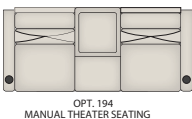

AVAILABLE OPTIONS

- Manual Theater Seating
- Dream Dinette (29M)
- Power Driver's Seat
- Roof Vent Covers
- Dual A/C with 7000 watt Generator (29M)
- Dual A/C (11k) with EMS*- LP Refrigerator (28A)
- Steering Stabilizer System
- Starlink Satellite