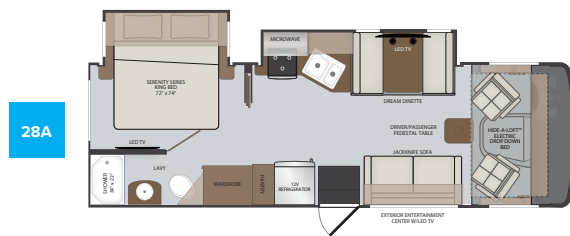

2027
MODEL YEAR

CLASS A GAS
ADMIRAL

HR HOLIDAY RAMBLER
holidayrambler.com

28A | 29M | 32N | 34J

TOP FEATURES

- Ford 7.3L V8. (335 HP, 468ft.lb.)
- 18K - 22K chassis
- 8,000 lb. tow hitch
- Pre-wired for solar panel
- Side-View Camera Integrated in Exterior Mirrors
- Winegard 360+ w/4g Gateway, 5G Ready, And HD Antenna
- 50 Amp service
- MultiPlex house controls that can be controlled by your smart phone or tablet
- Large Exterior 50" LED TV.
Largest exterior television at this price point
- Standard Hide-A-Loft™ Electric Drop-Down Bed.
- No luan backer on fiberglass sidewall reducing the possibility of delamination
- Large one piece panoramic windshield
- Villa driver & passenger seats
- Residential sofas by Apex Custom Furniture

AVAILABLE OPTIONS

- Manual Theater Seating
- Dream Dinette (29M)
- Power Driver's Seat
- Roof Vent Covers
- Dual A/C with 7000 watt Generator (29M)
- Dual A/C (11k) with EMS*- LP Refrigerator (28A)
- Steering Stabilizer System
- Starlink Satellite

MODEL	28A	29M	32N	34J
Overall Length	29' 3"	31' 0"	33' 6"	34' 7"
Overall Height	12' 4"	12' 4"	12' 4"	12' 4"
Overall Width*	100"	100"	100"	100"
Interior Height*	82"	82"	82"	82"
Interior Width*	96"	96"	96"	96"
Patio Awning Width	20'	20'	14'	12'
Interior Storage (cu. ft.)	81	92	97	121
Exterior Storage (cu. ft.)	70	45	83	93
Fresh Water Capacity (gal)	50	50	50	50
Grey Water Capacity (gal)	37	37	37	37
Black Water Capacity (gal)	37	37	37	37