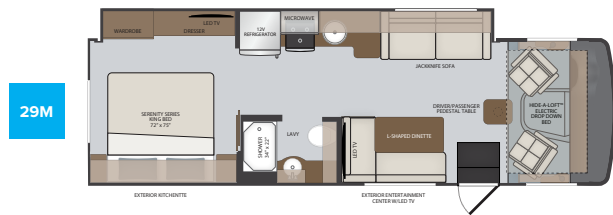

2027
MODEL YEAR

CLASS A GAS
ADMIRAL

HR HOLIDAY RAMBLER
holidayrambler.com

28A | 29M | 32N | 34J

TOP FEATURES

- Ford 7.3L V8. (335 HP, 468ft.lb.)
- 18K - 22K chassis
- 8,000 lb. tow hitch
- Pre-wired for solar panel
- Side-View Camera Integrated in Exterior Mirrors
- Winegard 360+ w/4g Gateway, 5G Ready, And HD Antenna
- 50 Amp service
- MultiPlex house controls that can be controlled by your smart phone or tablet
- Large Exterior 50" LED TV.
Largest exterior television at this price point
- Standard Hide-A-Loft™ Electric Drop-Down Bed.
- No luan backer on fiberglass sidewall reducing the possibility of delamination
- Large one piece panoramic windshield
- Villa driver & passenger seats
- Residential sofas by Apex Custom Furniture

AVAILABLE OPTIONS

- Manual Theater Seating
- Dream Dinette (29M)
- Power Driver's Seat
- Roof Vent Covers
- Dual A/C with 7000 watt Generator (29M)
- Dual A/C (11k) with EMS*- LP Refrigerator (28A)
- Steering Stabilizer System
- Starlink Satellite

MODEL	28A	29M	32N	34J
Overall Length	29' 3"	31' 0"	33' 6"	34' 7"
Overall Height	12' 4"	12' 4"	12' 4"	12' 4"
Overall Width*	100"	100"	100"	100"
Interior Height*	82"	82"	82"	82"
Interior Width*	96"	96"	96"	96"
Patio Awning Width	20'	20'	14'	12'
Interior Storage (cu. ft.)	81	92	97	121
Exterior Storage (cu. ft.)	70	45	83	93
Fresh Water Capacity (gal)	50	50	50	50
Grey Water Capacity (gal)	37	37	37	37
Black Water Capacity (gal)	37	37	37	37