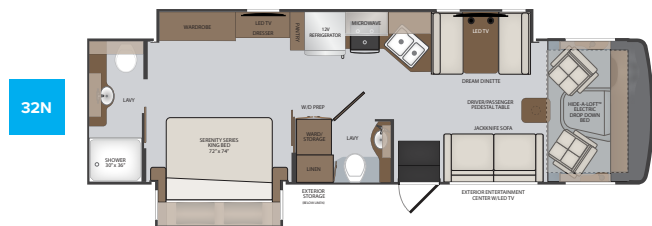

2027
MODEL YEAR

CLASS A GAS
ADMIRAL

HR HOLIDAY RAMBLER
holidayrambler.com

28A | 29M | 32N | 34J

TOP FEATURES

- Ford 7.3L V8. (335 HP, 468ft.lb.)
- 18K - 22K chassis
- 8,000 lb. tow hitch
- Pre-wired for solar panel
- Side-View Camera Integrated in Exterior Mirrors
- Winegard 360+ w/4g Gateway, 5G Ready, And HD Antenna
- 50 Amp service
- MultiPlex house controls that can be controlled by your smart phone or tablet
- Large Exterior 50" LED TV.
Largest exterior television at this price point
- Standard Hide-A-Loft™ Electric Drop-Down Bed.
- No luan backer on fiberglass sidewall reducing the possibility of delamination
- Large one piece panoramic windshield
- Villa driver & passenger seats
- Residential sofas by Apex Custom Furniture

AVAILABLE OPTIONS

- Manual Theater Seating
- Dream Dinette (29M)
- Power Driver's Seat
- Roof Vent Covers
- Dual A/C with 7000 watt Generator (29M)
- Dual A/C (11k) with EMS*- LP Refrigerator (28A)
- Steering Stabilizer System
- Starlink Satellite

MODEL	28A	29M	32N	34J
Overall Length	29' 3"	31' 0"	33' 6"	34' 7"
Overall Height	12' 4"	12' 4"	12' 4"	12' 4"
Overall Width*	100"	100"	100"	100"
Interior Height*	82"	82"	82"	82"
Interior Width*	96"	96"	96"	96"
Patio Awning Width	20'	20'	14'	12'
Interior Storage (cu. ft.)	81	92	97	121
Exterior Storage (cu. ft.)	70	45	83	93
Fresh Water Capacity (gal)	50	50	50	50
Grey Water Capacity (gal)	37	37	37	37
Black Water Capacity (gal)	37	37	37	37