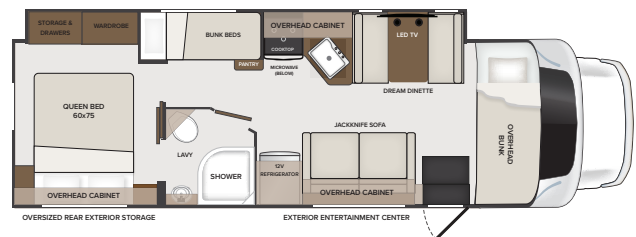

2027
MODEL YEAR

CLASS C GAS
INCLINE

HR HOLIDAY RAMBLER
holidayrambler.com

27U | 29H | 31W

TOP FEATURES

- Fully encased aerodynamically inspired front bunk cap
- Premium grade tuff coat vacu-bonded sidewalls
- Dependable tuff-ply thermal polyolefin engineered vinyl composite roofing
- Modern exterior vinyl graphics
- Oversized exterior storage compartments
- Premium radius corner high performance frameless windows
- Premium tankless water heater
- Oversized 30" entry
- Standard 50 amp electrical service
- 15,000 btu rooftop air conditioner
- DX-4 driving experience
- Precision circuits premium multiplex coach controls system
- 1000w upgraded inverter
- Industry leading oversized showers (where applicable)
- Premium galley appliances
- Residential style sofa by Apex Custom Furniture

27U

29H

31W

EXTERIORS

High Performance Vinyl Graphics

Full Body Paint

NEW EXTERIOR MY2027

NEW EXTERIOR MY2027

NEW EXTERIOR MY2027

NEW EXTERIOR MY2027

TO LOCATE A DEALER NEAR YOU VISIT OUR WEBSITE AT HOLIDAYRAMBLER.COM