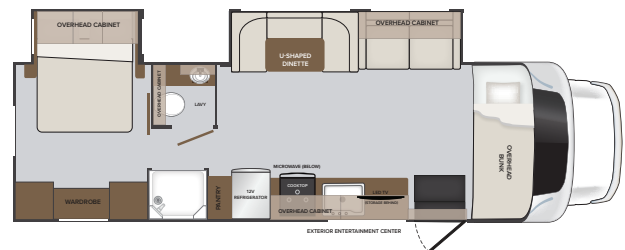

2027
MODEL YEAR

CLASS C GAS
INCLINE

HR HOLIDAY RAMBLER
holidayrambler.com

27U | 29H | 31W

TOP FEATURES

- Fully encased aerodynamically inspired front bunk cap
- Premium grade tuff coat vacu-bonded sidewalls
- Dependable tuff-ply thermal polyolefin engineered vinyl composite roofing
- Modern exterior vinyl graphics
- Oversized exterior storage compartments
- Premium radius corner high performance frameless windows
- Premium tankless water heater
- Oversized 30" entry
- Standard 50 amp electrical service
- 15,000 btu rooftop air conditioner
- DX-4 driving experience
- Precision circuits premium multiplex coach controls system
- 1000w upgraded inverter
- Industry leading oversized showers (where applicable)
- Premium galley appliances
- Residential style sofa by Apex Custom Furniture

27U

29H

31W

EXTERIORS

High Performance Vinyl Graphics

Full Body Paint

NEW EXTERIOR MY2027

NEW EXTERIOR MY2027

NEW EXTERIOR MY2027

NEW EXTERIOR MY2027

TO LOCATE A DEALER NEAR YOU VISIT OUR WEBSITE AT HOLIDAYRAMBLER.COM