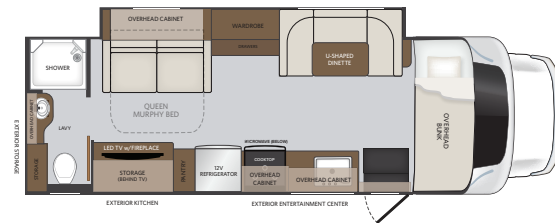

2027
MODEL YEAR

CLASS C GAS
INCLINE

HR HOLIDAY RAMBLER
holidayrambler.com

27U | 29H | 31W

TOP FEATURES

- Fully encased aerodynamically inspired front bunk cap
- Premium grade tuff coat vacu-bonded sidewalls
- Dependable tuff-ply thermal polyolefin engineered vinyl composite roofing
- Modern exterior vinyl graphics
- Oversized exterior storage compartments
- Premium radius corner high performance frameless windows
- Premium tankless water heater
- Oversized 30" entry
- Standard 50 amp electrical service
- 15,000 btu rooftop air conditioner
- DX-4 driving experience
- Precision circuits premium multiplex coach controls system
- 1000w upgraded inverter
- Industry leading oversized showers (where applicable)
- Premium galley appliances
- Residential style sofa by Apex Custom Furniture

27U

29H

31W

EXTERIORS

High Performance Vinyl Graphics

Full Body Paint

NEW EXTERIOR MY2027

NEW EXTERIOR MY2027

NEW EXTERIOR MY2027

NEW EXTERIOR MY2027

TO LOCATE A DEALER NEAR YOU VISIT OUR WEBSITE AT HOLIDAYRAMBLER.COM