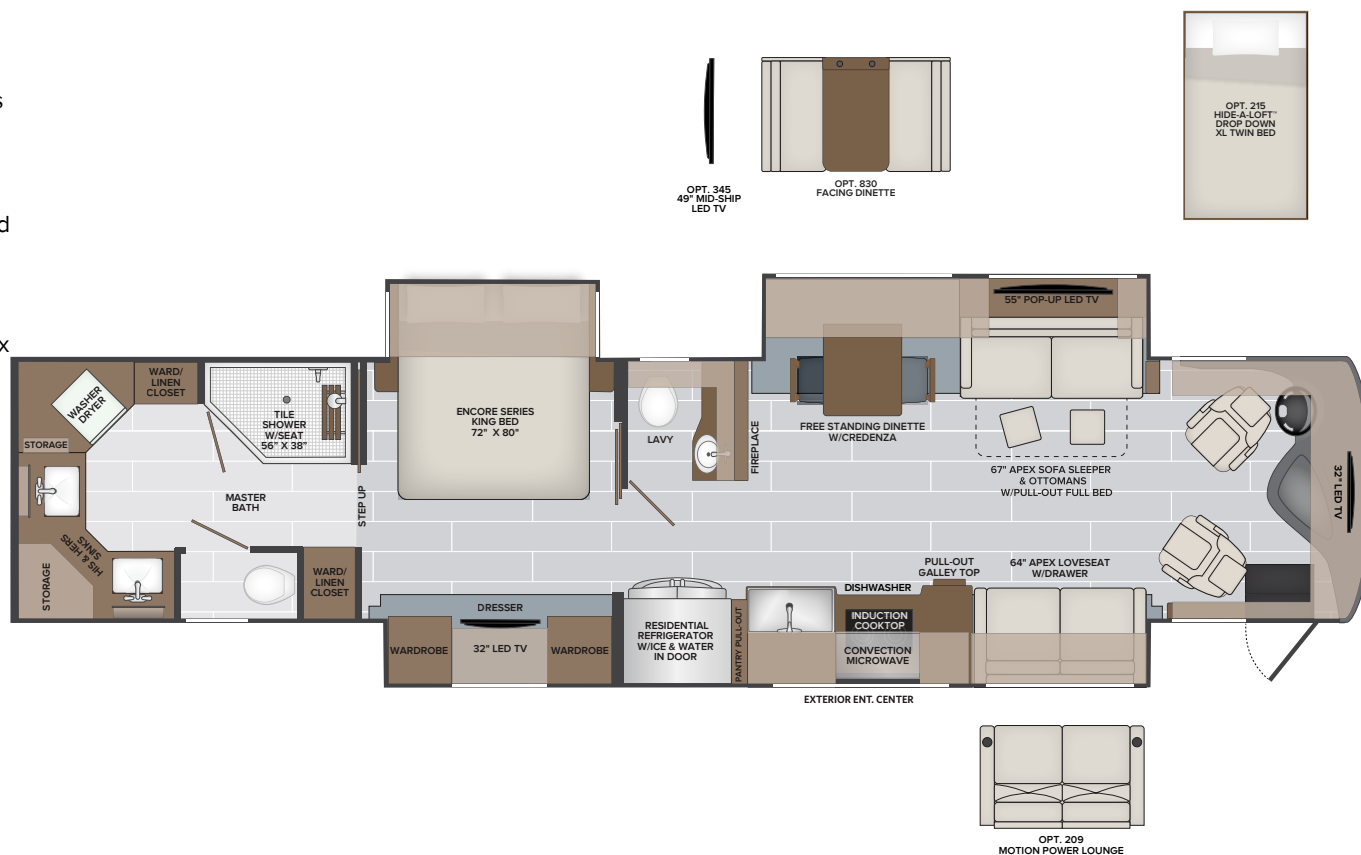

44LE

Options: 095 | 099 | 111 | 209 | 215 | 256 | 272 | 345 | 473 | 485 | 563 | 830 | 916 | 967

TOP FLOORPLAN FEATURES

- Sleeps up to 9
- Solid Surface Galley and Lavy Tops
- Apex Furniture
- Aqua-Hot® 400D
- Beautiful Full Master Bath
- 80" Sofa w/Queen Pull-Out Size Bed
- 64" Sofa w/Drawer Storage
- Galley Pull-out for Additional Countertop
- His and Hers Full Length Ward w/Six Drawer Dresser
- Articulating King Bed
- Large Rear Lavy w/Large Rectangle Sinks
- 35" x 51" Tile Shower w/Seat
- Private Enclosed Water Closet

ARMADA 44LE OPTIONS

095	Satellite Dish Winegard In-Motion	256	Roof Mount Patio Awning Second Door Side	485	Blindspot Detection
099	Satellite Delete	272	Window Awning Package	563	Technology Package
111	Exterior Freezer	345	Mid-ship LED TV	830	Facing Dinette
209	Motion Power Lounge	473	BrakeSync — NEW	916	Heated Tile Floor — Rear
215	Hide-a-Loft™ Drop Down Twin XL Bed			967	Second Full Bay 90" Slideout Tray

TITAN BRIDGE® CHASSIS
Cummins ISL9 450 HP/ 1,250 lb-ft Torque
Alternator: Delco Remy 160 AMP
Transmission: Allison 3000 MH 6-Speed Automatic
w/ Electric shift control

2022

Class A Diesel
ARMADA

44LE
FLOORPLAN